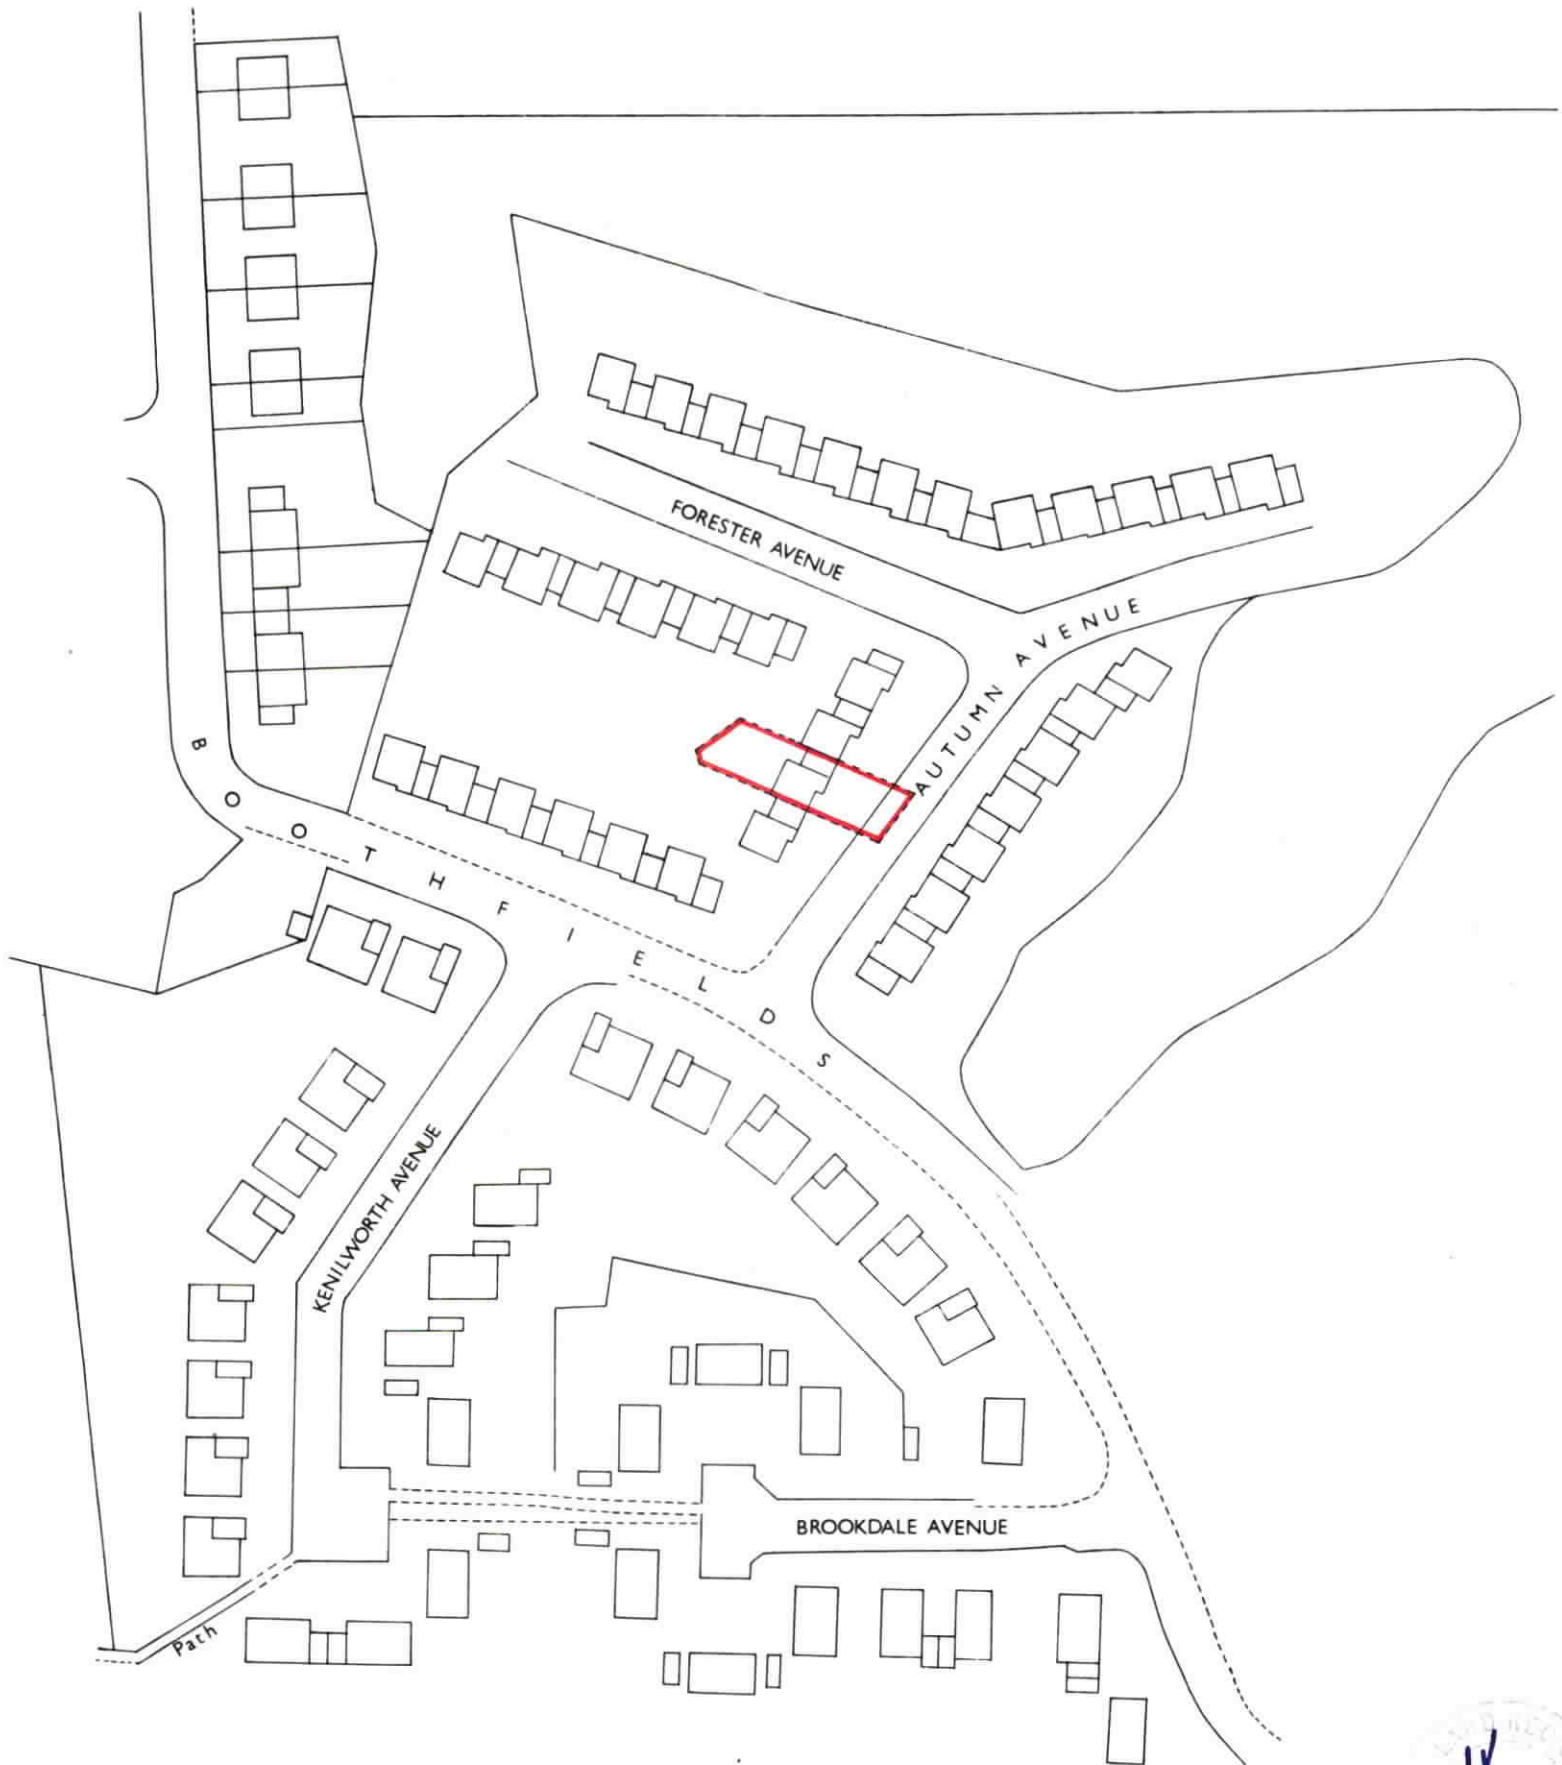

H. M. LAND REGISTRY

CHESHIRE SHEET XXVII 10 SECTION B

Scale 1/1250 Enlarged from 1/2500

MACCLESFIELD DISTRICT

KNUTSFORD PARISH

1966
1966
1966

Made and printed by the Director
General of the Ordnance Survey,
Chessington, Surrey. 1966 for HMLR
© Crown Copyright 1966

Filed Plan of Title No. CH 13778

This is a print of the view of the title plan obtained from HM Land Registry showing the state of the title plan on 04 March 2024 at 08:46:27. This title plan shows the general position, not the exact line, of the boundaries. It may be subject to distortions in scale. Measurements scaled from this plan may not match measurements between the same points on the ground.

This title is dealt with by HM Land Registry, Birkenhead Office.

© Crown Copyright. Produced by HM Land Registry. Reproduction in whole or in part is prohibited without the prior written permission of Ordnance Survey. Licence Number 100026316.